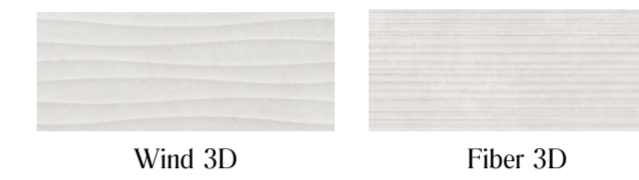

Cover M9RT Stream Beige Rett. 75x75
M9Q2 Stream Decoro Fierce Ivory 25x76

- 1 M9RR Stream Ivory 75x75
M9PX Stream Ivory 25x76
- 2 M9RU Stream Grey Rett. 75x75
M9Q1 Stream Decoro Fierce White 25x76
M9PY Stream Grey 25x76
- 3 M9PW Stream White 25x76
M9PR Stream Struttura Fiber 3D White 25x76
- 4 M0UV Stream Ivory Rett. 60x60
M0Y1 Stream Decoro Classic Ivory Rett. 60x60
- 5 M0T7 Stream Ivory 20x50
M0XW Stream Decoro Match Ivory 20x50

STONE LOOK & WALL COVERINGS

11

12

13

- 11 **MOTF** Stream Mosaico Grey 20x50
MOU3 Stream Grey Rett. 60x120
- 12 **MOU9** Stream White Rett. 60x60
- 13 **MOU5** Stream Ivory Rett. 60x120

WALL COVERINGS

STREAM

Colori · Colours

Strutture · Structures

Decori e Mosaici · Decors and Mosaics

Formati · Sizes

- MOT5** Stream White **MOT9** Stream White Struttura Wind 3D **M9PW** Stream White **M9PR** Stream White Struttura Fiber 3D
- MOT6** Stream Grey **MOTA** Stream Grey Struttura Wind 3D **M9PY** Stream Grey **M9PS** Stream Grey Struttura Fiber 3D
- MOT7** Stream Ivory **MOTC** Stream Ivory Struttura Wind 3D **M9PX** Stream Ivory **M9PT** Stream Ivory Struttura Fiber 3D
- MOT8** Stream Beige **MOTD** Stream Beige Struttura Wind 3D **M9PZ** Stream Beige **M9PU** Stream Beige Struttura Fiber 3D